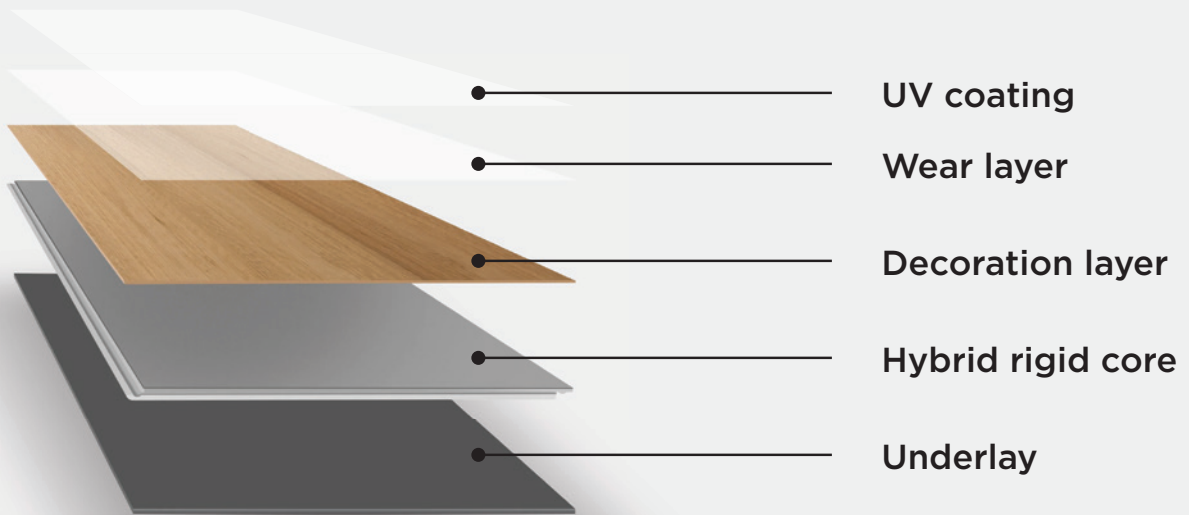

HYBRID SPC

Hybrid flooring

Specifications	
Board size (L x W)	1820mm x 226mm
Thickness	8mm
Pack size	1.6453m ²
Boards per pack	4
Finish	Satin
Texture	Light Embossed
Profile	Click
Edge profile	Micro Bevel
Subfloor level	4mm over 2m
Finish around walls	Skirting / Scotia

Colour selection

- Coastal Blackbutt
- NSW Spotted Gum
- Royal Oak
- Shell Haven
- Ocean Glow
- Natural Lux
- Winter Fall
- Lunar Bay

HYBRID SPC

Contact info:

Please note: Printed photographs and showroom samples are created from sections of flooring boards and serve as a general indication of product only. Actual boards may vary slightly in overall colour, pattern and features.