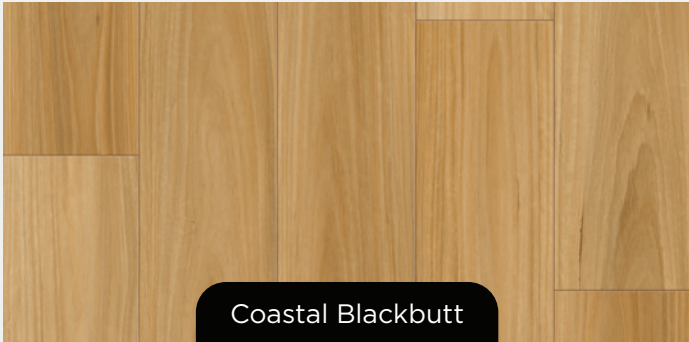

HYBRID SPC

Hybrid flooring

Specifications	
Board size (L x W)	1820mm x 226mm
Thickness	8mm
Pack size	1.6453m ²
Boards per pack	4
Finish	Satin
Texture	Light Embossed
Profile	Click
Edge profile	Micro Bevel
Subfloor level	4mm over 2m
Finish around walls	Skirting / Scotia

Colour selection

- Coastal Blackbutt
- NSW Spotted Gum
- Royal Oak
- Shell Haven
- Ocean Glow
- Natural Lux
- Winter Fall
- Lunar Bay

HYBRID SPC

Contact info:

Please note: Printed photographs and showroom samples are created from sections of flooring boards and serve as a general indication of product only. Actual boards may vary slightly in overall colour, pattern and features.