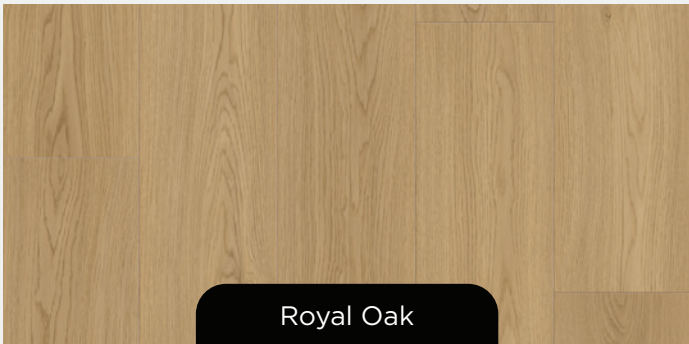

HYBRID SPC

Hybrid flooring

Specifications	
Board size (L x W)	1820mm x 226mm
Thickness	8mm
Pack size	1.6453m ²
Boards per pack	4
Finish	Satin
Texture	Light Embossed
Profile	Click
Edge profile	Micro Bevel
Subfloor level	4mm over 2m
Finish around walls	Skirting / Scotia

Colour selection

- Coastal Blackbutt
- NSW Spotted Gum
- Royal Oak
- Shell Haven
- Ocean Glow
- Natural Lux
- Winter Fall
- Lunar Bay

HYBRID SPC

Contact info:

Please note: Printed photographs and showroom samples are created from sections of flooring boards and serve as a general indication of product only. Actual boards may vary slightly in overall colour, pattern and features.