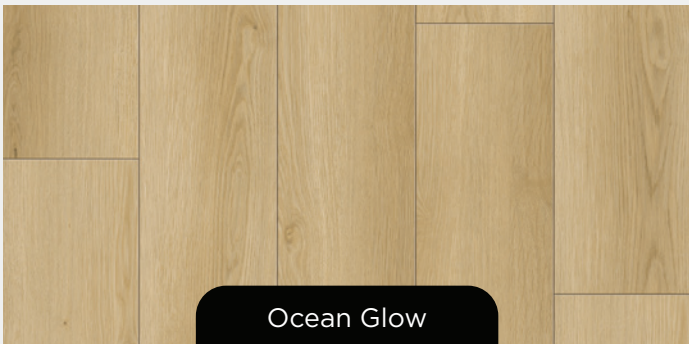

HYBRID SPC

Hybrid flooring

Specifications	
Board size (L x W)	1820mm x 226mm
Thickness	8mm
Pack size	1.6453m ²
Boards per pack	4
Finish	Satin
Texture	Light Embossed
Profile	Click
Edge profile	Micro Bevel
Subfloor level	4mm over 2m
Finish around walls	Skirting / Scotia

Colour selection

- Coastal Blackbutt
- NSW Spotted Gum
- Royal Oak
- Shell Haven
- Ocean Glow
- Natural Lux
- Winter Fall
- Lunar Bay

HYBRID SPC

Contact info:

Please note: Printed photographs and showroom samples are created from sections of flooring boards and serve as a general indication of product only. Actual boards may vary slightly in overall colour, pattern and features.