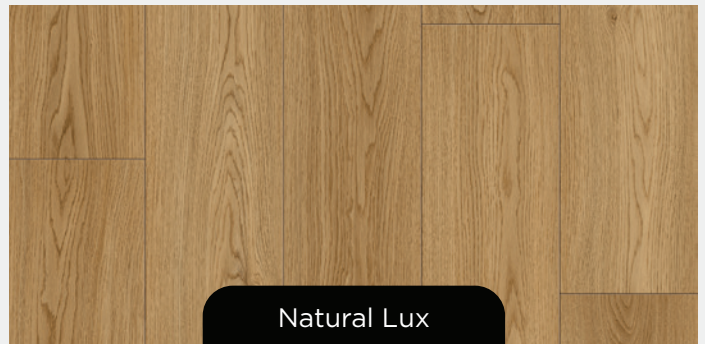

HYBRID SPC

Hybrid flooring

Specifications	
Board size (L x W)	1820mm x 226mm
Thickness	8mm
Pack size	1.6453m ²
Boards per pack	4
Finish	Satin
Texture	Light Embossed
Profile	Click
Edge profile	Micro Bevel
Subfloor level	4mm over 2m
Finish around walls	Skirting / Scotia

Colour selection

- Coastal Blackbutt
- NSW Spotted Gum
- Royal Oak
- Shell Haven
- Ocean Glow
- Natural Lux
- Winter Fall
- Lunar Bay

HYBRID SPC

Contact info:

Please note: Printed photographs and showroom samples are created from sections of flooring boards and serve as a general indication of product only. Actual boards may vary slightly in overall colour, pattern and features.